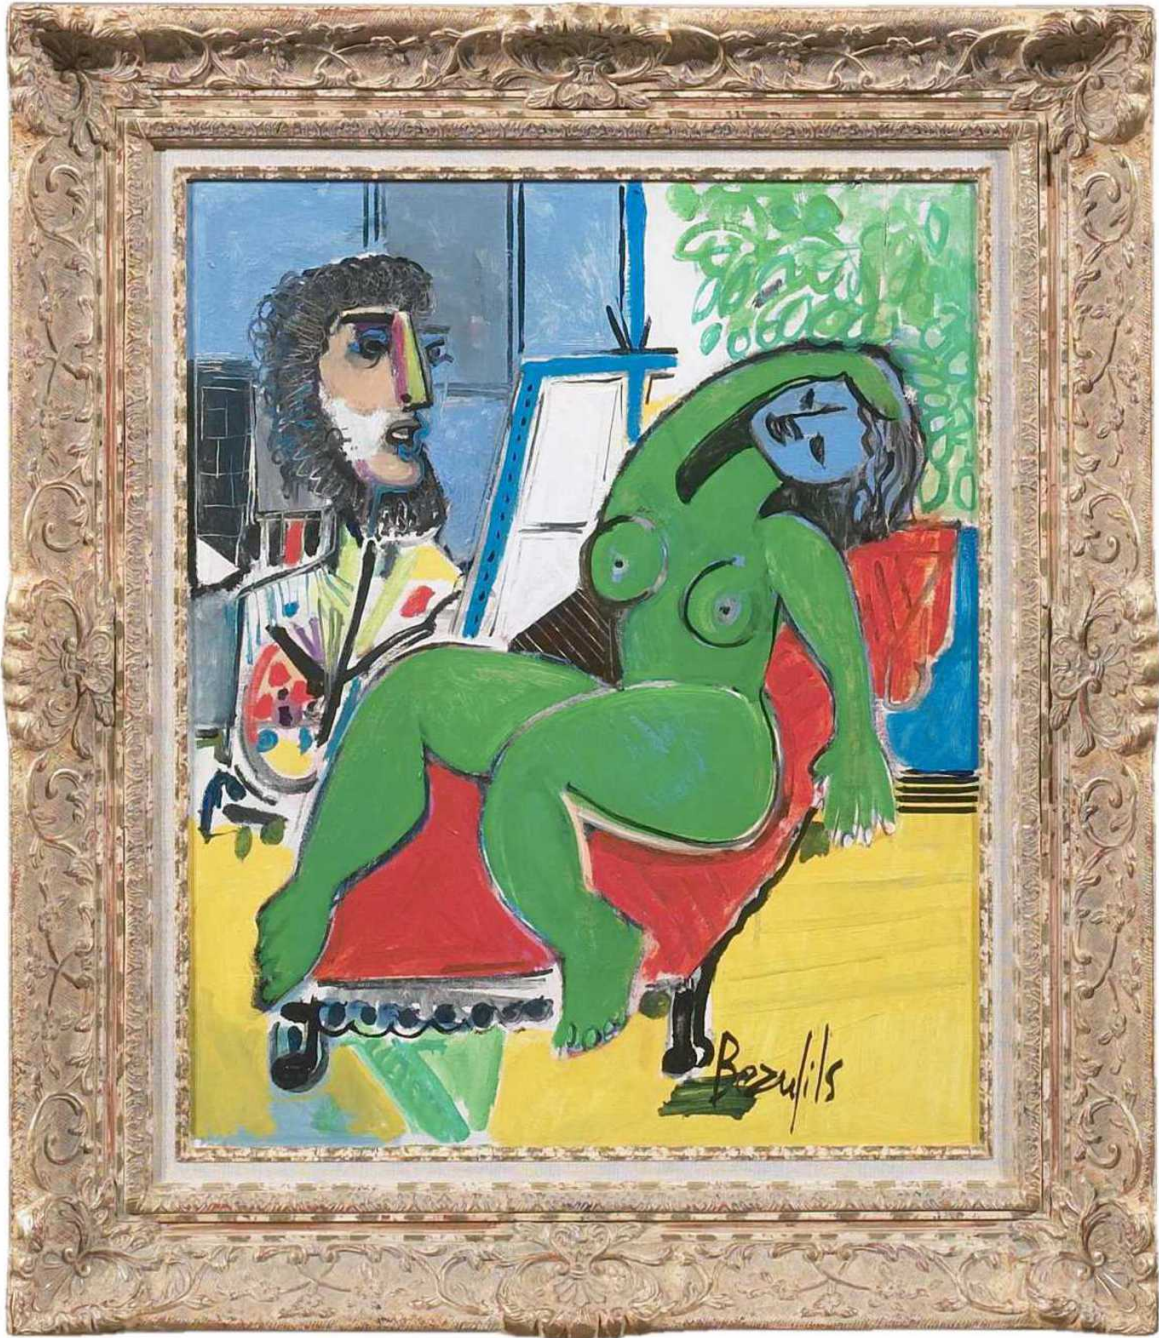

SINCE 1969

LEFÈVRE
ANTIQUAIRS

Private collection W.L.

JEAN-LUC BEAUFILS

French artist, born 1953

oil on canvas H : 61 cm x W : 50 cm / 24 x 19.7 in
'Nu Vert' signed

Exh.: Paris, Nice, Saint-Tropez, Nantes, Limoges, Grenoble,
Orléans, Lille, Montpellier, London, Brussels, Lausanne, Genève
Rome, Milano, Barcelona, Tokyo, New York, Miami, Boston, San
Francisco.