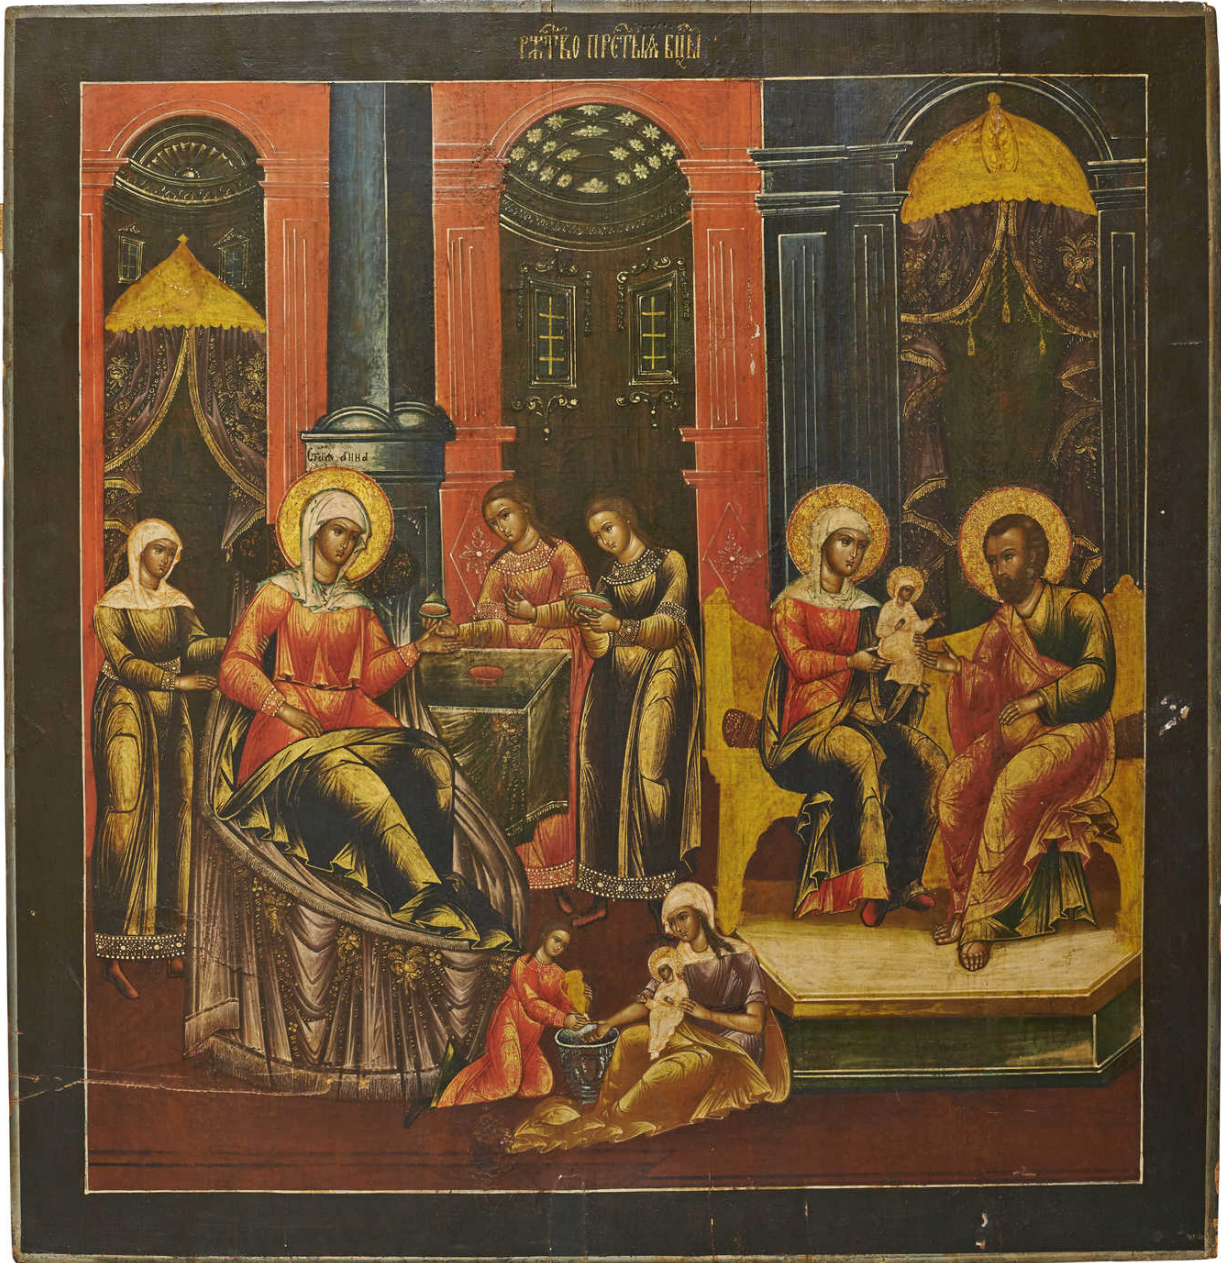

SINCE 1969

LEFÈVRE
ANTIQUAIRS

RUSSIAN ICON THE BIRTH OF THE VIRGIN

c. 1800

H : 85 cm x 82 cm / 33.46 x 32.28 in
tempera on panel

St. Anna is represented half lying on a bed with handmaidens in attendance. In the foreground the midwife prepares to bathe the infant Virgin. At the right side, 'the Praising of the Virgin' in which Mary, seated between her parents Joachim and Anna, receives their tender caresses.